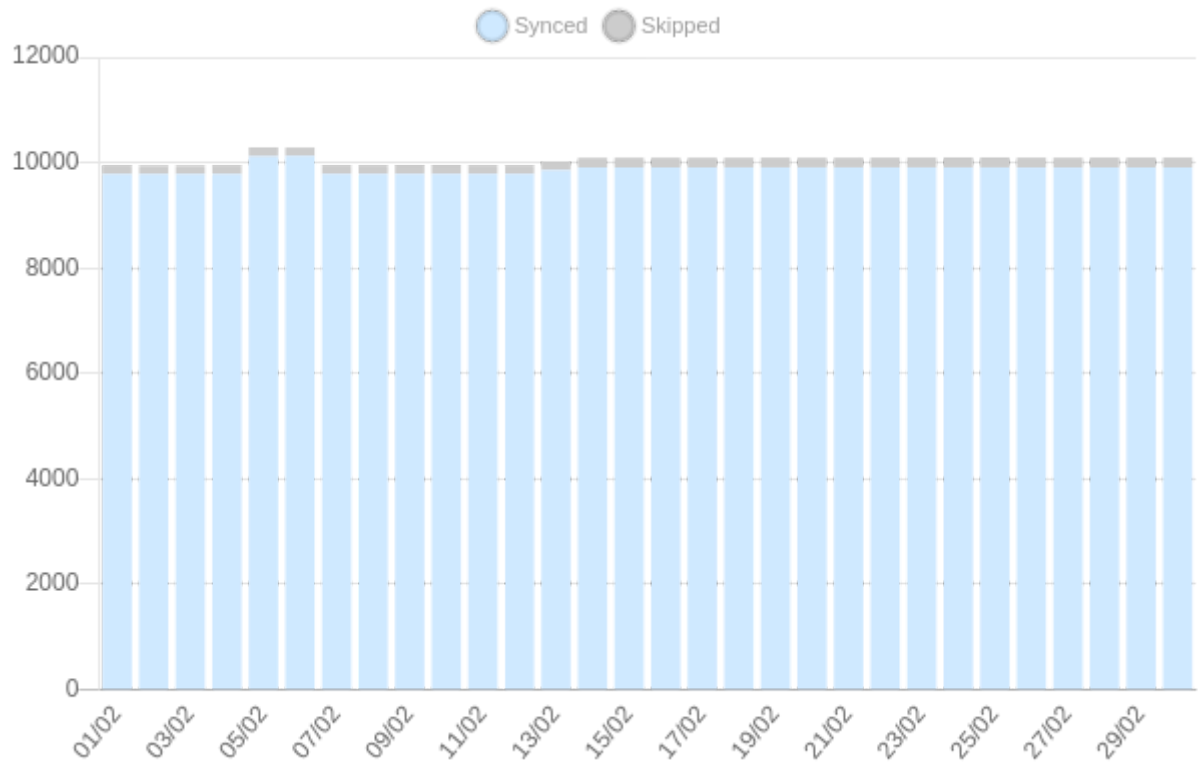

Backups ++

Backup status

Active ✓

Last Backup Size

270 MB

Backup frequency

Once per day