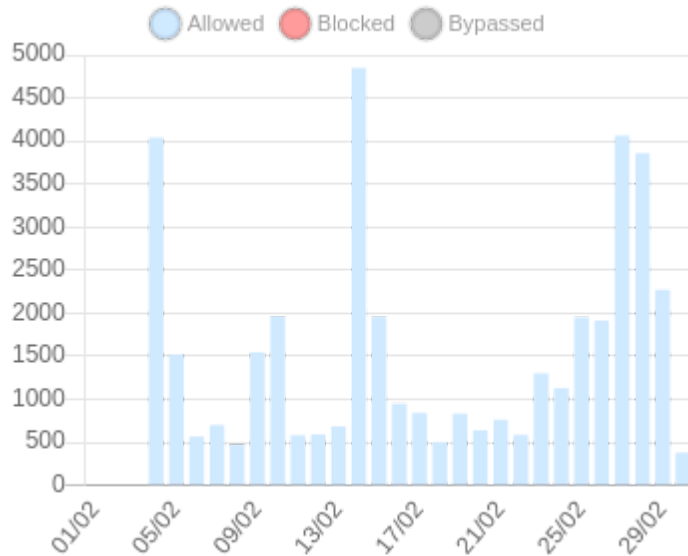

0

Database

Scanned tables

All

Status

Clean 

Traffic Stats

Login Stats