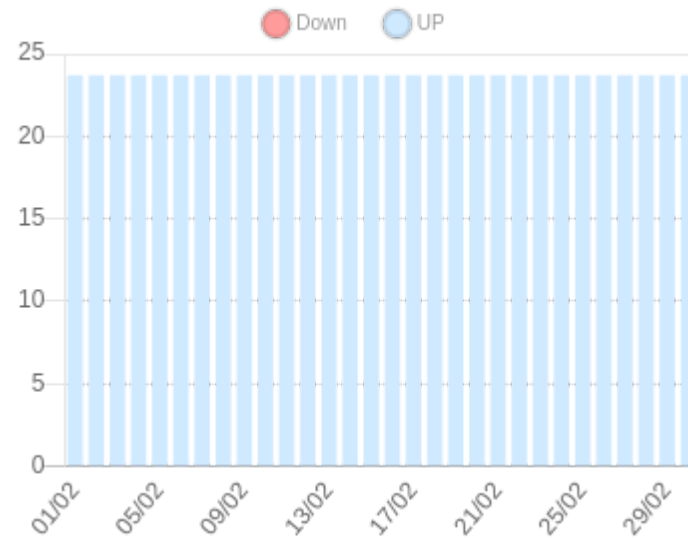

Uptime Monitoring ⁺⁺

Summary

Current state **UP** Uptime **100.0%** Total gone down **0**

Uptime / Downtime
30 day / 0 sec

Up-Down Monitoring

Why is Performance Monitoring important?

Google found that a half-second delay was enough to annoy users and turn 20 percent of a Google's users away. Make sure your site is performing good and keep your users happy !