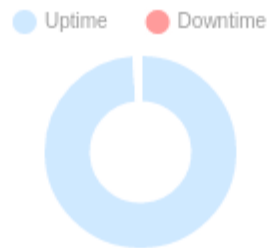

Uptime Monitoring ⁺⁺

Summary

Current state **UP** Uptime **100.0%** Total gone down **0**

Uptime / Downtime
30 day / 0 sec

Up-Down Monitoring

Why is Performance Monitoring important?

Google found that a half-second delay was enough to annoy users and turn 20 percent of a Google's users away. Make sure your site is performing good and keep your users happy !