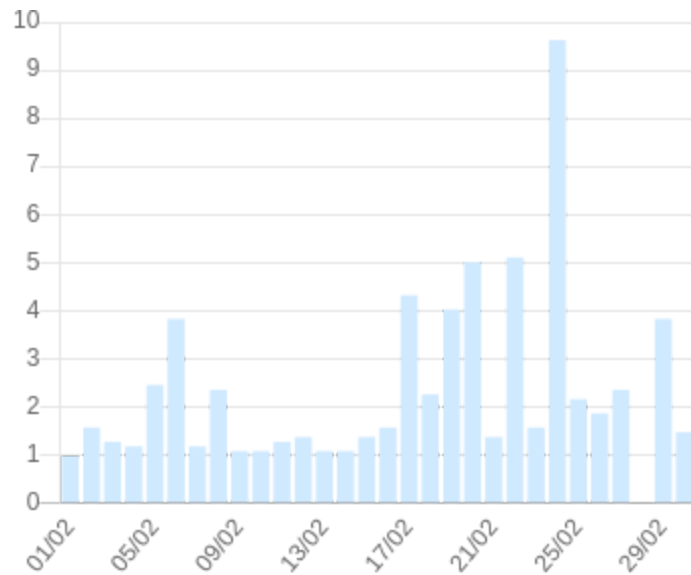

Why is Performance Monitoring important?

Google found that a half-second delay was enough to annoy users and turn 20 percent of a Google's users away. Make sure your site is performing good and keep your users happy !

Load Time Chart

Page Speed Score

Load time	Page size	Number of requests
1.5 S	1.3 MB	31