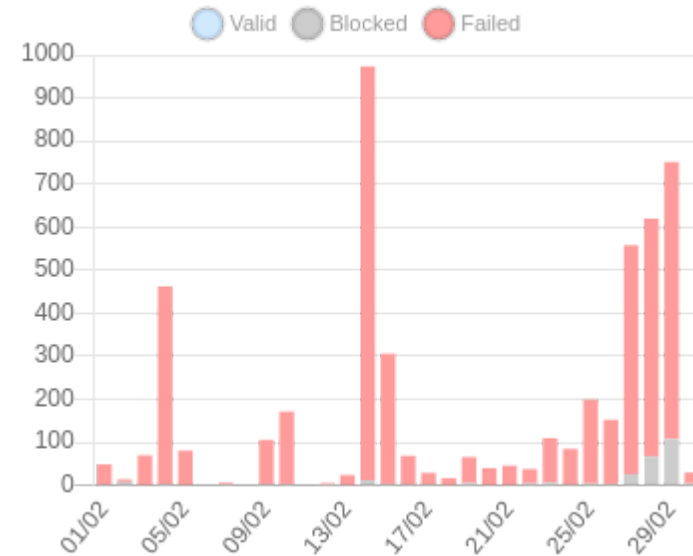

0

Database

Scanned tables

All

Status

Clean 

Traffic Stats

Login Stats